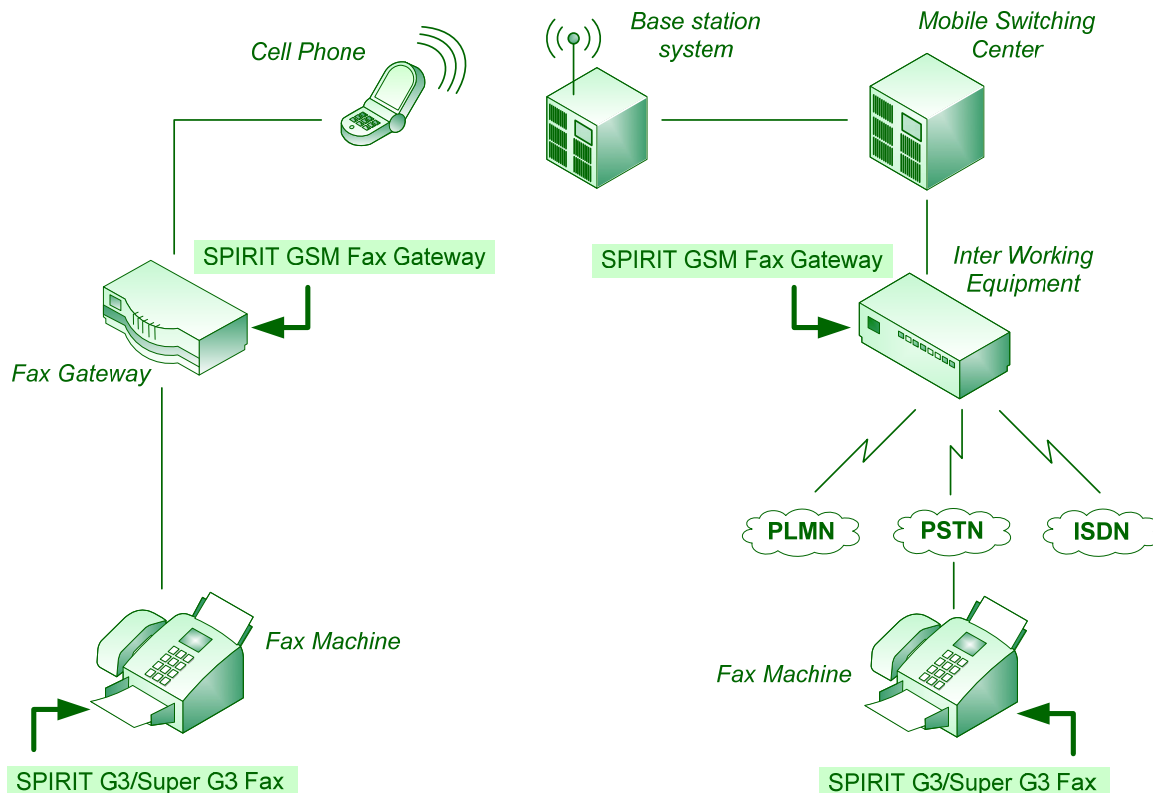

SPIRIT GSM Fax Gateway

SPIRIT GSM Fax Gateway software is used to perform G3 fax transmission over mobile network in compliance with the GSM 03.45 recommendation. GSM Network is used for transparent interconnection of G3 fax equipment (teleservice 61 and 62).

In the basic case, this appears as a fax adapter plugged into a mobile device on one side, and integrated into a mobile switching center on the other. SPIRIT offers GSM Fax Gateway software to embed into both of these sides (see application scheme).

The algorithm contains G3 data pump and GSM 03.45 fax relay. The GSM 03.45 fax relay fully controls the external G3 data pump and implements a high-level logic required for transparent conveying of facsimile data according to the GSM 03.45 recommendation. It provides a unified interface, so that the user does not need to run and control the G3 pump at all. The library is fully XDAS-compliant, runs as a single algorithm, and only requires an external G3 data pump to be included into the project and registered before GSM 03.45 creation.

Applications

- Fax Gateways
- Interworking equipment into MSC

Availability

- TI C54xx Call
- TI C55xx Call
- TI C64xx Now
- PC Now

GSM Fax Gateway Applications

GSM Fax Relay

CONTACTS

General: 1-408-540-6033
www.spiritdsp.com