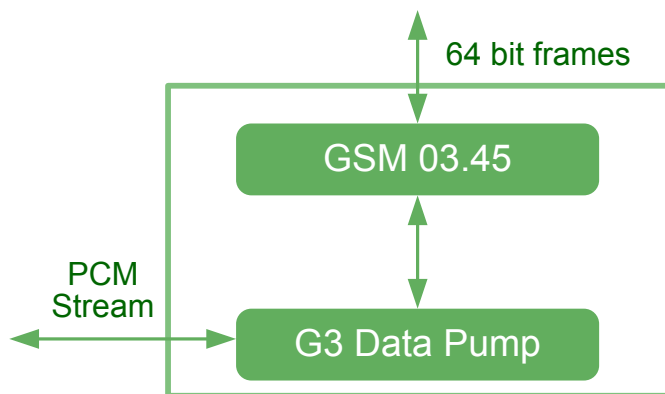

SPIRIT GSM Fax Gateway

SPIRIT GSM Fax Gateway software is used to perform G3 fax transmission over mobile network in compliance with the GSM 03.45 recommendation. GSM Network is used for transparent interconnection of G3 fax equipment (teleservice 61 and 62).

The GSM facsimile service is intended to allow facsimile connections between G3 fax equipment using:

- a GSM PLMN (Public Land Mobile Network) as a stand alone facility, for mobile to mobile communication;
- a GSM PLMN to gain access to fixed networks PSTN and ISDN, for mobile to/from land communication.

In the basic case, this appears as a fax adapter plugged into a mobile device on one side, and integrated into a mobile switching center on the other. SPIRIT offers GSM Fax Gateway software to embed into both of these sides (see application scheme).

The algorithm contains G3 data pump and GSM 03.45 fax relay. The GSM 03.45 fax relay fully controls the external G3 data pump and implements a high-level logic required for transparent conveying of facsimile data according to the GSM 03.45 recommendation. It provides a unified interface, so that the user does not need to run and control the G3 pump at all. The library is fully XDAS-compliant, runs as a single algorithm, and only requires an external G3 data pump to be included into the project and registered before GSM 03.45 creation.