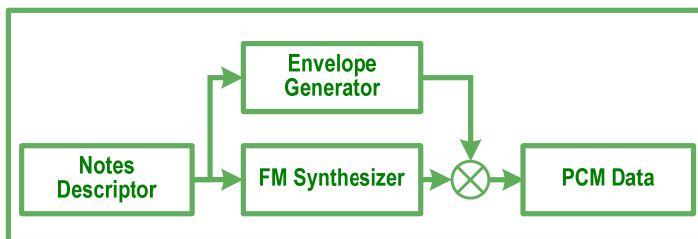

SPIRIT SP-MIDI Decoder

SP-MIDI stands for Scalable Polyphony Musical Instrument Digital Interface. Scalable Polyphony MIDI was planned as a solution for 3G mobile applications and systems; as an alternative to the fixed 16-note polyphony. For mobile applications, SP-MIDI provides a flexible way for both the system operator and the mobile terminal manufacturer to address various customers' needs. For example, some lower-cost phones have only 16-note polyphony, while higher-priced models have 64-note polyphony. Yet, with this solution, the same content can be played on either phone.

SPRIT SP-MIDI Decoder is a highly efficient implementation of Scalable Polyphony MIDI standard. The decoder supports both MIDI and SP-MIDI formats.

Features

- Variable number of channels
- Variable sampling rate
- MIDI format 1 and format 0 supported
- Up to 32 tracks of SMF format 1 input streams
- Both MIDI SP and MIDI formats supported